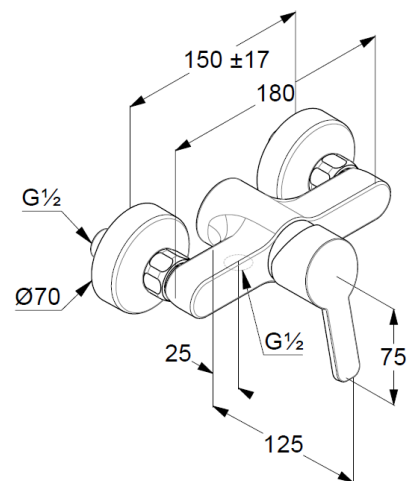

Technical Data

Product: SH KRISTALL2.0
single lever shower mixer,
DN 15

Article-Nr.: 378410575-58

Surface: 05 chrome

Product description

manufacturer KLUDI GmbH & Co. KG

Typ: SH KRISTALL2.0

single lever shower mixer,

DN 15/ PN 10

Art. Nr. 378410575-58

shower mixer

single lever mixer

wall mounted

solid lever, metal

protected against back flow

shower outlet 1/2 inch

ceramic cartridge with hotwater safety device

flow rate at 3 bar = 31 L/ min.

S-unions G 1/2 x 3/4

Product Picture

Dimensional drawing

Flow rate diagram